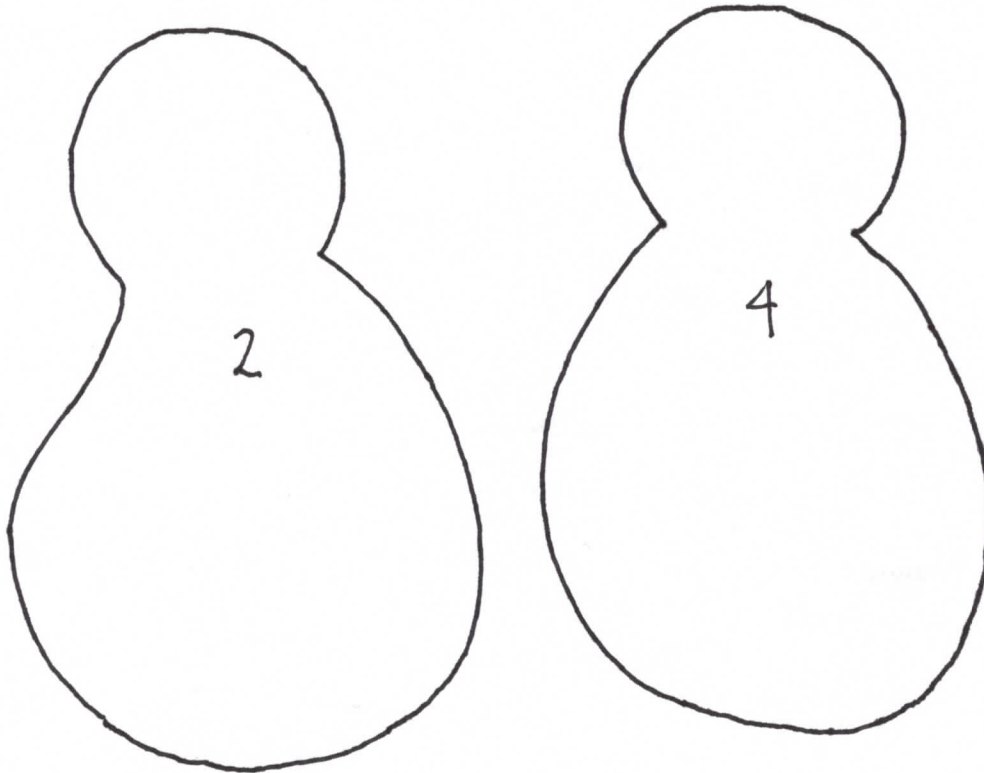

## ❄️ Block 7: Appliqué Pattern ❄️

Print page at actual size. Check 1 inch test box to confirm pattern printed at correct size.

Copyright © 2018 Debra Davis

Website: [www.tuning-my-heart.com/](http://www.tuning-my-heart.com/) Facebook: [www.facebook.com/tuningmyheartquilts/](https://www.facebook.com/tuningmyheartquilts/)

## \*Block 7: Patterns for Tracing\*

Patterns have been reversed for Fusible Appliqué  
Print pattern actual size. Test Block measures 1 inch.

1 INCH  
TEST